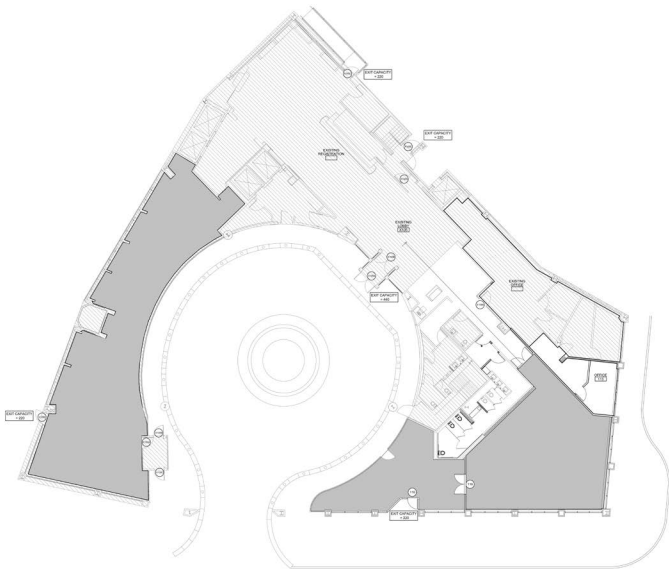

MEETINGS AND EVENTS

- 7,000 square feet of flexible meeting, function and exhibit space
- 12 meeting, function and exhibit spaces
- Seasons Ballroom is highlighted by floor-to-ceiling bay windows, glass ceiling and walk-out balconies with stunning skyline views
- Thomas Menino Room offers stunning views of Faneuil Hall for meetings or intimate events
- North 26 Restaurant and Bar is perfect for social gatherings and semi-private events
- Private and separate meeting spaces
- Hospitality Suites
- Pre-function space
- Dedicated catering and events team
- Customized food and beverage offerings
- Audiovisual and production support

Thomas Menino Room

Josiah Quincy Suite

ROOM	FLOOR	AREA (SQ. FT.)	HEIGHT (FT)	LENGTH X WIDTH (FT)	THEATER	U-SHAPE	CLASSROOM	RECEPTION	CONFERENCE	ROUNDS
SEASONS BALLROOM	4	2,926	9.5	102x25	200	80	145	200	80	190
SEASONS FOYER	4	762	9.5	-	-	-	-	125	-	40
JOSIAH QUINCY SUITE	3	1,468	8	48x24	100	36	50	125	40	70
JOSIAH QUINCY BALCONY	3	725	-	-	-	-	-	45	-	36
THOMAS MENINO ROOM	1	1,331	9.5	-	110	45	66	150	45	90
THOMAS MENINO FOYER	1	659	9.5	-	-	40	-	75	-	30
BLACKSTONE SUITE	2	850	7.75	24x17	-	-	-	25	15	-
FANEUIL SUITE	3	850	7.75	24x17	-	-	-	25	15	-
NORTH 26 RESTAURANT	1	2300	-	-	-	-	-	100	-	-
NORTH 26 RESTAURANT FRONT	1	-	-	-	-	-	-	50	-	-
NORTH 26 RESTAURANT BACK	1	-	-	-	-	-	-	50	-	-
NORTH 26 WINE ROOM	1	-	-	-	-	-	-	25	16	-
CIRCLE COURTYARD	1	-	-	-	-	-	-	200	-	190

THOMAS MENINO ROOM AND NORTH 26 RESTAURANT AND BAR (FIRST FLOOR)

JOSIAH QUINCY SUITE AND FANEUIL SUITE (THIRD FLOOR)

SEASONS BALLROOM (FOURTH FLOOR)