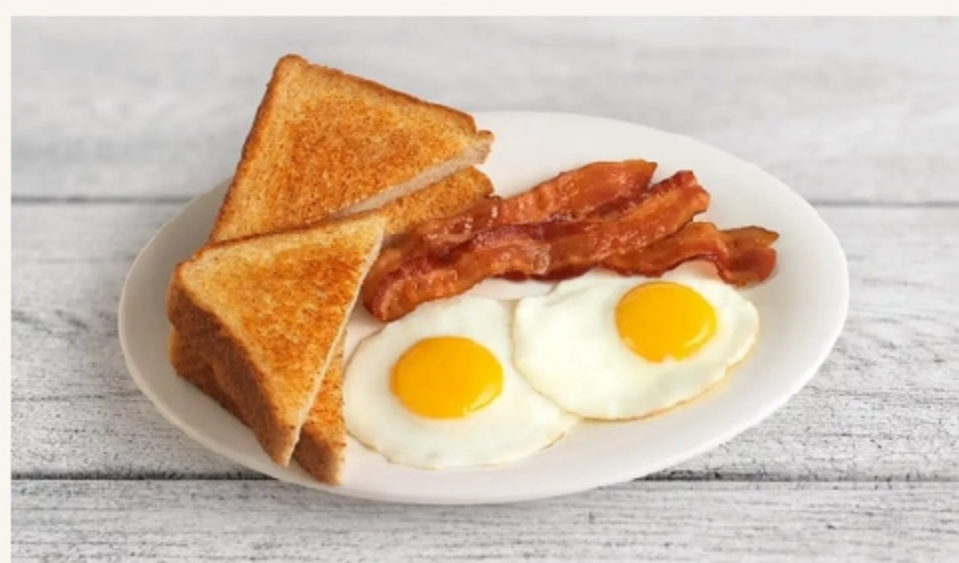

BREAKFAST AT RIVIERA

AVAILABLE FROM 7:30AM TO 10:30AM

BREAKFAST SET

CONTINENTAL BREAKFAST

525

Choice of freshly baked pastries (soft rolls, toast and croissant) with hot or cold milk served with fresh fruits in season or chilled juices, coffee, tea or hot chocolate

AMERICAN BREAKFAST

755

Two fresh farm eggs cooked any style
Choice of crispy bacon, ham or chicken sausage with freshly baked pastries with butter, jam or marmalade.
Choice of fresh fruits in season or chilled juice, coffee, tea or hot chocolate