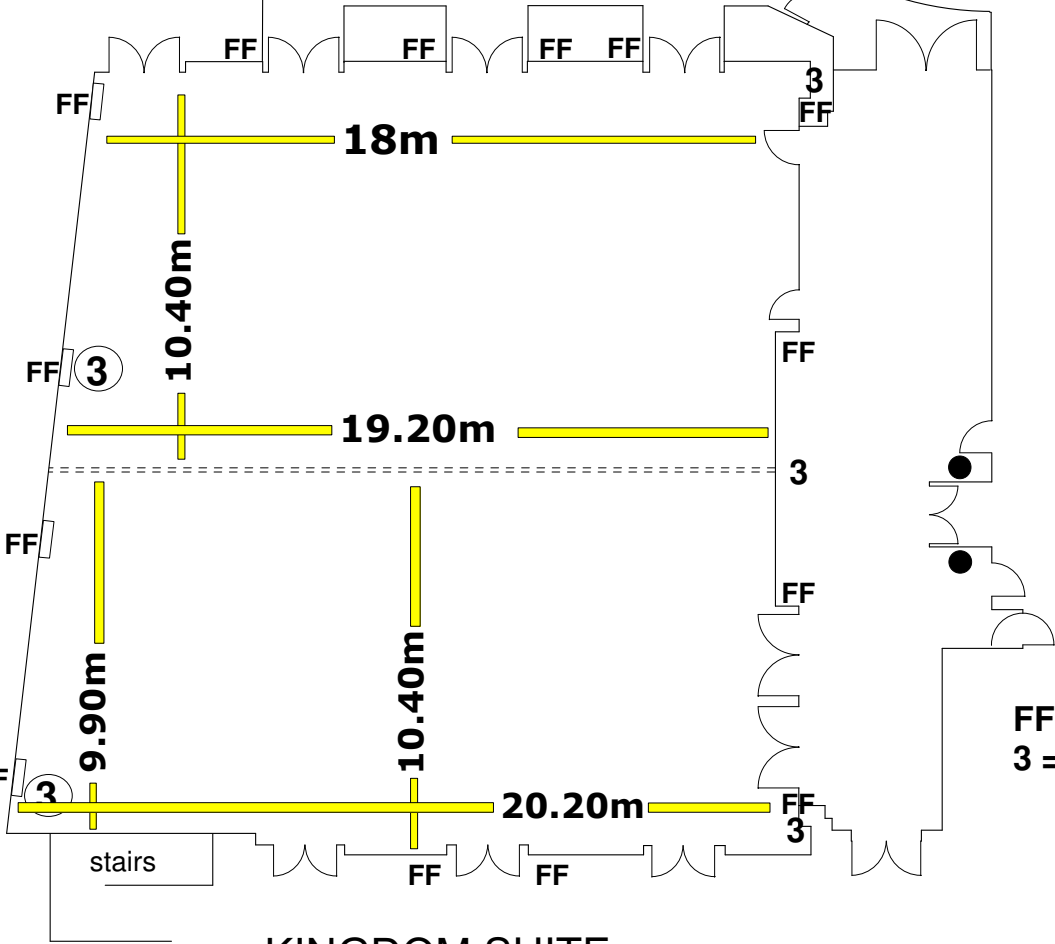

← 18 m 1 cm →

Prefunction Area

↑ 20 m 60 cm ↓

KINGDOM SUITE

← 20 m 50 cm →

FF = Facility Panels
3 = 63A 3PNE
32A SPNE