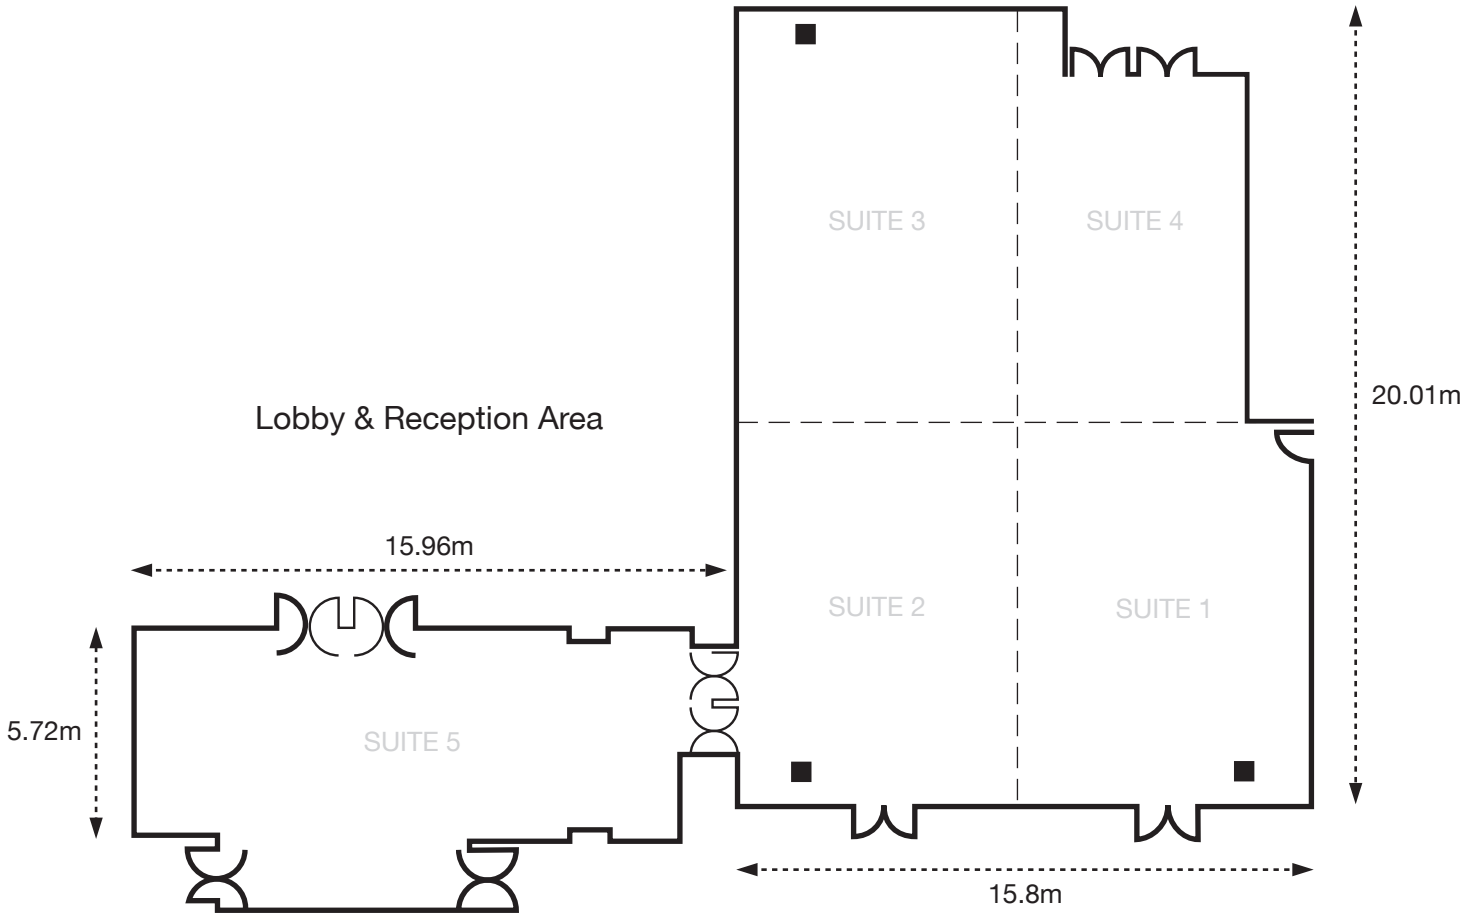

# CROMWELL

With its chandeliers and vaulted ceiling, this stylish room can cater for any groups from 250 to 380. Effective partitioning also means you can break the room into four meeting rooms.

**MILLENNIUM**  
GLOUCESTER HOTEL & CONFERENCE CENTRE  
LONDON KENSINGTON